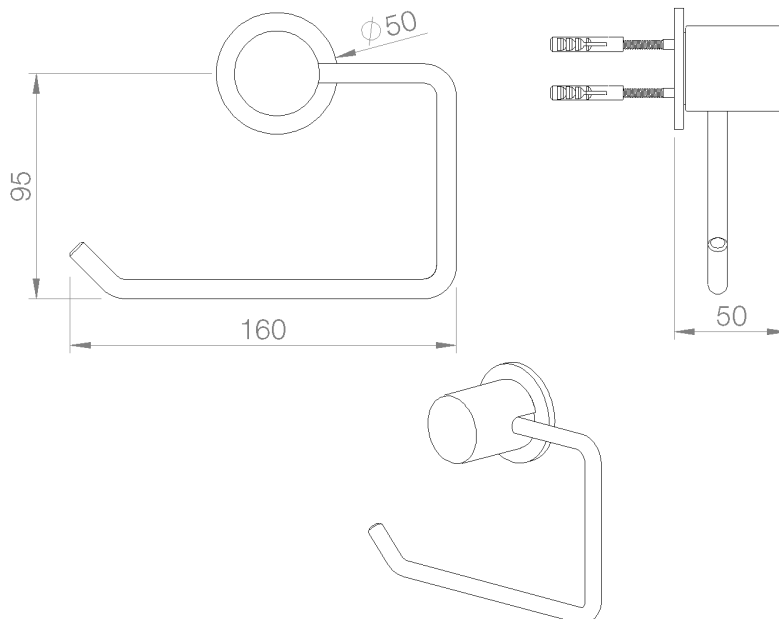

PRODUCT TECHNICAL SHEET

Collection : **CONTEMPORARY**

Ref. : **6231.11.55**

Porte-papier toilette
Toiletpapier houder
Toilet paper holder

Picture

Product details

Weight : 0,6 kg

Technical drawing